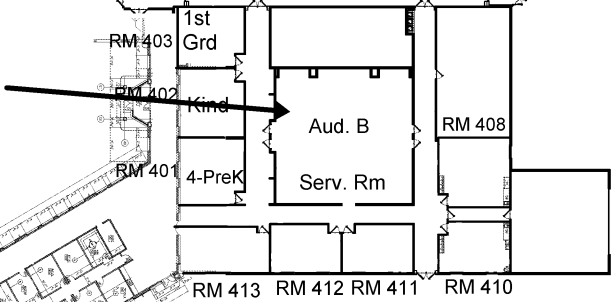

4yr - 1st Grade
Check In

Theatre: 2nd-5th Grade Service Room

2nd - 5th Grade
Check In

- 204 Birth to 1 year olds
- 206 Walking one's
- 203 2 year olds
- 207 3 year olds

Wed. PM
Service 7:30pm